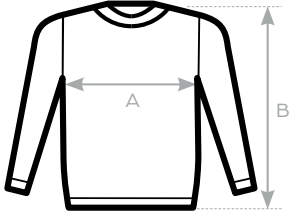

Size specs.

B2B Round neck sweater 70/30 B2B-RNSW	XS	S	M	L	XL	2XL	3XL	4XL	5XL	6XL	7XL
A HALF CHEST HALF CHEST FROM UNDERARM (2,5 cm)	49	52	56	60	64	67	70	73	76	79	81
B FRONT BODY LENGHT	69	71	73	75	77	79	81	83	86	89	92